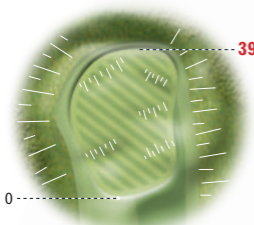

ALL DISTANCES ARE SHOWN IN YARDS.

All black figures show distance to the **FRONT** of the Green.

Bunkers

Mounds

Rough

Out of
Bounds

Dells

Next Tee

104

228 Driving Distance

218 - these figures

202 indicate the
distance from
each Tee position.

173

Enlarged

Green - these
are shown on
each hole along
with detailed
dimensions.
Arrows indicate
ball roll direction
and strength.

Markers on Fairways

Red Markers : 100 yds to centre of green

White Markers: 150 yds to centre of green

Yellow Markers: 200 yds to centre of green

Blue Markers: 250 yds to centre of green

© Copyright Clere Golf 2021. Designed, surveyed, printed and published by Clere Golf.

Fairway Target	228
	266
	229
	270
	218
	155

1
Macalla

510	Par 5
473	Par 5
462	Par 5
399	Par 5

39

0

80

259 Fairway Target

229