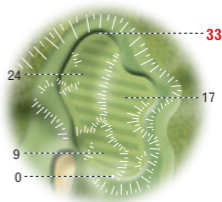

ALL DISTANCES ARE SHOWN IN YARDS.

All black figures show distance to the **FRONT** of the Green.

Bunkers

Mounds

Rough

Out of
Bounds

Dells

Next Tee

104

228 Driving Distance

218 - these figures

202 indicate the
distance from
each Tee position.

173

Enlarged

Green - these
are shown on
each hole along
with detailed
dimensions.
Arrows indicate
ball roll direction
and strength.

Markers on Fairways

Red Markers : 100 yds to centre of green

White Markers: 150 yds to centre of green

Yellow Markers: 200 yds to centre of green

Blue Markers: 250 yds to centre of green

© Copyright Clere Golf 2021. Designed, surveyed, printed and published by Clere Golf.